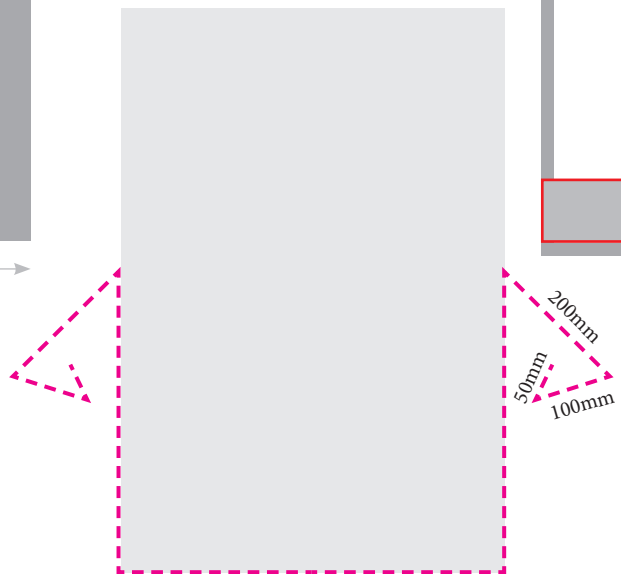

TWO THIRSTY GARDENERS

BASIC PALLET PLANTER

**FIGURE 1:
PALLET**

**FIGURE 2
(End view)**

**FIGURE 4
(Underside view)**

**FIGURE 3
(End view)**

FIGURE 5: BAG FOLD
(Bag size 750 mm x 510 mm)

**FIGURE 6
(Side view)**