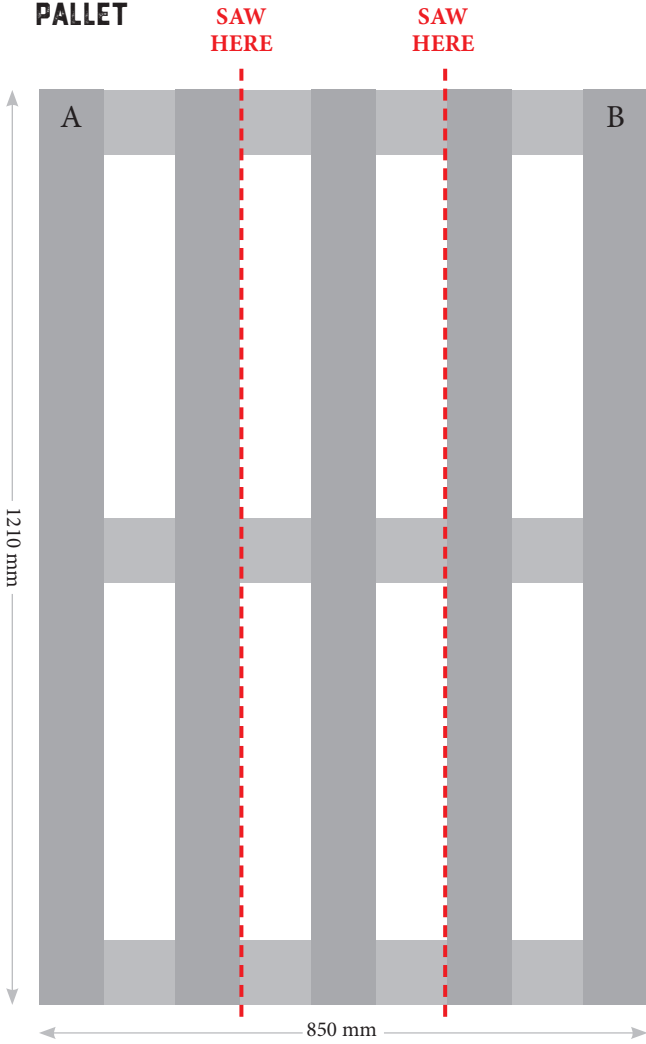

TWO THIRSTY GARDENERS

BASIC PALLET PLANTER

**FIGURE 1:
PALLET**

**FIGURE 2
(End view)**

**FIGURE 4
(Underside view)**

**FIGURE 3
(End view)**

FIGURE 5: BAG FOLD
(Bag size 750 mm x 510 mm)

**FIGURE 6
(Side view)**